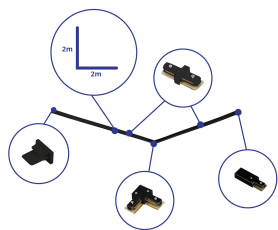

## Specifications Bright Choice Rail Set 1-Phase L 2 x 2 Meter Black | incl. End Cap, Power Connector and L - Connector

[View Product](#)

### General Information

SKU	254106
EAN	8719157064828
Brand	Bright Choice
Manufacturer Name	Complete L shaped 1-Phase Track Set Black – 2 x 2 meter incl. End Cap, Power Connector and L -Conne
Full box quantity	1
Any Lamp all-in warranty	3 Years

### Technical Information

Colour of the Fixture	Black
Product Type Category	Accessory - 1-Phase Track

### Dimensions

Length (mm)	1000
Height (mm)	20
Width (mm)	34