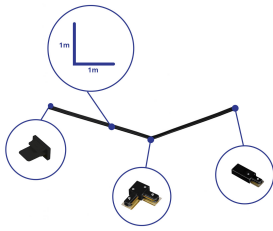

Specifications Bright Choice Rail Set 1-Phase L 1 x 1 Meter Black | incl. End Cap, Power Connector and L - Connector

[View Product](#)

General Information

SKU	254079
EAN	8719157064644
Brand	Bright Choice
Manufacturer Name	Complete L shaped 1-Phase Track Set Black – 1 x 1 meter incl. End Cap, Power Connector and L -Conne
Full box quantity	1
Any Lamp all-in warranty	3 Years

Technical Information

Colour of the Fixture	Black
Product Type Category	Accessory - 1-Phase Track

Dimensions

Length (mm)	1000
Height (mm)	20
Width (mm)	34

Why Any-lamp?

Sensor Information

Order from the **largest lighting specialist** in Europe  **Customised** quotation