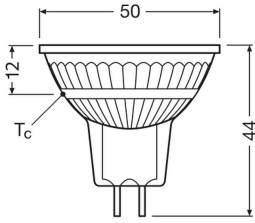

Specifications Ledvance LED Reflector GU5.3 MR16 6.1W 621lm 36d - 840 Cool White | Replaces 50W

[View Product](#)

General Information

SKU	256730
EAN	4099854457920
Brand	Ledvance
Manufacturer Name	LED MR16 P 6.1W 840 GU5.3
Full box quantity	1
Any Lamp all-in warranty	4 Years
Energy efficiency class	E
Average Lifetime (h)	15000

Technical Information

Technology	LED
Product Type Category	GU5.3 LED
Voltage (V)	12
Beam Angle (degree)	36
Dimmable	Not Dimmable
Cap / Base	GU5.3
Colour Code	840 Cool White
Colour temperature (Kelvin)	4000 Cool White
Colour Rendering (Ra)	80-89
Colour of Light	White

Light colour options Single Color

Luminous Efficacy (lm/W) 102

Power factor >0.50

Type of sensor No Sensor

Lamp Information

Bulb finish Clear

Dimensions

Height (mm) 46

Length (mm) 44

Diameter (mm) 50

Shape Reflector

Exact shape PAR16

Why Any-lamp?

 Order from the **largest lighting specialist** in Europe  **Customised** quotation

 Up to **7 years warranty**  **Easy** return process