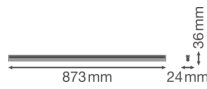

Specifications Ledvance LED Batten Linear Compact High Output 15W
1500lm - 830 Warm White | 90cm

[View Product](#)

General Information

SKU	234127
EAN	4058075106239
Brand	Ledvance
Manufacturer Name	LN COMP HO 900 15W/3000K
Any Lamp all-in warranty	5 Years
Average Lifetime (h)	50000

Technical Information

Technology	LED Integrated
Voltage (V)	220-240
Dimmable	Not Dimmable
Colour of Light	White
Colour Code	830 Warm White
Colour temperature (Kelvin)	3000 Warm White
Colour Rendering (Ra)	80-89
Light colour options	Single Color
Luminous Efficacy (lm/W)	100
Power factor	>0.50
Including bulb	Yes
Suitable for Outdoor	No
Length	90cm
Product Type Category	LED Batten

Fixture Information

Mounting Method	Surface
IP-rating	IP20
Impact Protection (IK)	IK03 - 0.35 joule
Housing	PC (Polycarbonate)
Colour of the Fixture	White
Colour of material	White
Emergency Lighting	No Emergency Unit
Series	Linear

Dimensions

Length (mm)	873
Width (mm)	24
Height (mm)	36

Sensor Information

Type of sensor	No Sensor
----------------	-----------

Why Any-lamp?

 Order from the **largest lighting specialist** in Europe  **Customised** quotation