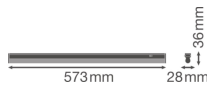

Specifications Ledvance LED Batten Linear Compact Switch 8W 800lm - 840 Cool White | 60cm

[View Product](#)

General Information

SKU	234134
EAN	4058075106130
Brand	Ledvance
Manufacturer Name	LN COMP SWITCH 600 8W/4000K
Any Lamp all-in warranty	5 Years
Average Lifetime (h)	50000

Technical Information

Technology	LED Integrated
Voltage (V)	220-240
Dimmable	Not Dimmable
Colour of Light	White
Colour Code	840 Cool White
Colour temperature (Kelvin)	4000 Cool White
Colour Rendering (Ra)	80-89
Light colour options	Single Color
Luminous Efficacy (lm/W)	100
Power factor	>0.50
Including bulb	Yes
Suitable for Outdoor	No
Length	60cm
Product Type Category	LED Batten