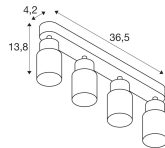

[View Product](#)

General Information

SKU	260604
EAN	4024163293822
Brand	SLV
Manufacturer Name	PURI 2.0 Tube, wand- en plafondopbouwarmatuur, long, 4x max. 6W GU10,
Any Lamp all-in warranty	5 Years
Average Lifetime (h)	0

Technical Information

Technology	Fixture with Socket
Voltage (V)	220-240
Dimmable	Dimmable when using a Dimmable Bulb
Suitable for	GU10
Including bulb	No
Amount of bulbs required	4
Maximum Wattage Rating	6
Tiltable	Yes
Mounting Method	Ceiling, Wall mounted
Emergency Lighting	No Emergency Unit
Product Type Category	Decorative Lighting with Socket