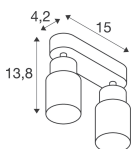

[View Product](#)

General Information

SKU	260619
EAN	4024163293631
Brand	SLV
Manufacturer Name	PURI 2.0 Tube, wand- en plafondopbouwarmatuur, long, 2x max. 6W GU10,
Any Lamp all-in warranty	5 Years
Average Lifetime (h)	0

Technical Information

Technology	Fixture with Socket
Voltage (V)	220-240
Dimmable	Dimmable when using a Dimmable Bulb
Suitable for	GU10
Including bulb	No
Amount of bulbs required	2
Maximum Wattage Rating	6
Tiltable	Yes
Mounting Method	Ceiling, Wall mounted
Emergency Lighting	No Emergency Unit
Product Type Category	Decorative Lighting with Socket